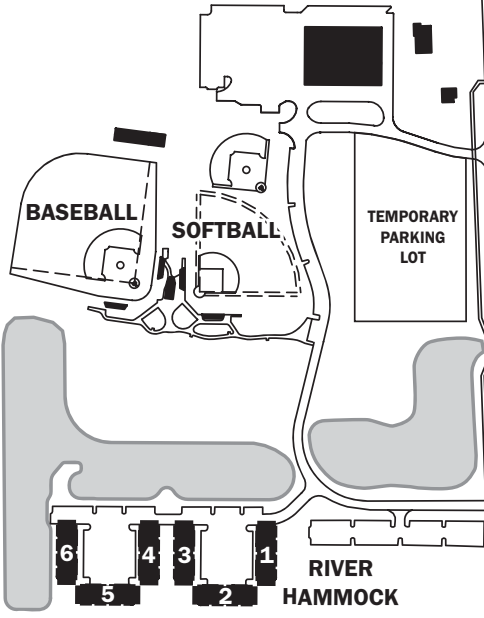

Turnpike 95 Virginia Av.

TO TREASURE COAST PUBLIC SAFETY TRAINING COMPLEX (PS Buildings)

PARKING KEY

- Student Parking
- Reserved Parking

INDIAN RIVER STATE COLLEGE Campus Map

Legend

- | | |
|--|--|
| A Ben L. Bryan, Sr. Administration Building | T McAlpin Fine Arts Center |
| B Business Development Center | U Health & Wellness Center |
| C Tomeu Center for Career & Academic Advancement | V Kight Center for Emerging Technologies |
| E PNC Careers Building/Corporate & Community Training Institute | W Crews Hall (Registration, Financial Aid, Student Services, Security) |
| F Administration Annex | Y Brown Center for Innovation & Entrepreneurship |
| FSU Brenda & Vernon Smith Center for Medical Education | EN Institute of Cosmetology & Barbering |
| G Gymnasium | ES Child Development Center |
| H Mary L. Fields Health Science Center | Z Racquetball Courts |
| I Crime Lab | |
| J Classroom Building | |
| KSU Koblegard Student Union (Bookstore, Cafeteria, Mailroom) | |
| L Miley Library & Academic Support Center | |
| M Print Shop | |
| N Science Center/Hallstrom Planetarium | |
| O Occupational Building | |
| P Anne Wilder Aquatic Complex | |
| PT Physical Therapy | |
| P5 Tennis Courts | |
| Q Radio Station - WQCS | |
| R Classroom Building & Wynne Black Box Theatre | |
| S Leroy C. Floyd Administrative Services Building | |
| | Treasure Coast Public Safety Training Complex (TCPSTC) |
| | PS-1 Vernon Smith Public Safety Education Building |
| | PS-2 Frank & LeVan Fee Physical and High Liability Training Building |
| | PS-3 Alan & Katherine Bernstein Tactical Training Building |
| | PS-5 Robert H. Burroughs Fire Station and Training Center |
| | PS-10 Fire Science Training Tower supported by St. Lucie County Fire District |
| | PS-12 Tactical Training Village |
| | PS-18 Burn Building |

TO MAIN IRSC CAMPUS