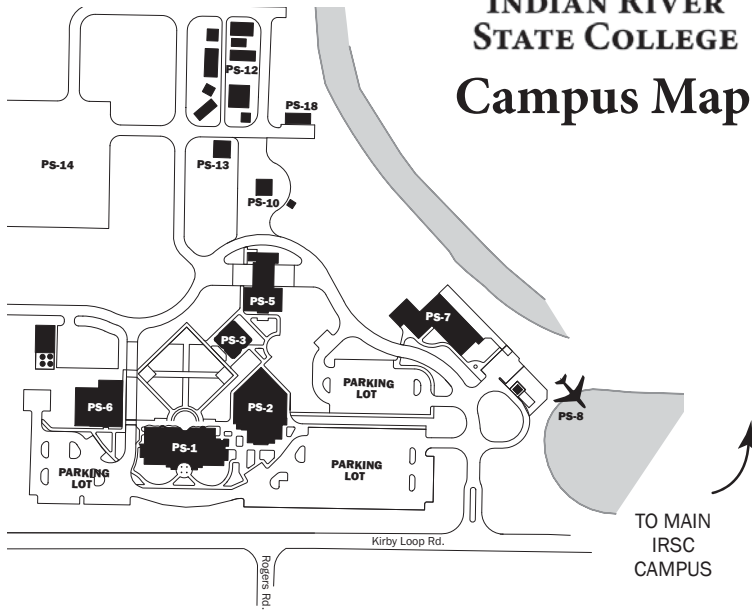

Turnpike 95 Virginia Av.

TO TREASURE COAST PUBLIC SAFETY TRAINING COMPLEX (PS Buildings)

PARKING KEY

- Student Parking
- Reserved Parking

INDIAN RIVER STATE COLLEGE Campus Map

Legend

- | | |
|--|--|
| A Ben L. Bryan, Sr. Administration Building | T McAlpin Fine Arts Center |
| B Business Development Center | U Health & Wellness Center |
| C Tomeu Center for Career & Academic Advancement | V Kight Center for Emerging Technologies |
| E PNC Careers Building/Corporate & Community Training Institute | W Crews Hall (Registration, Financial Aid, Student Services, Security) |
| F Administration Annex | Y Brown Center for Innovation & Entrepreneurship |
| FSU Brenda & Vernon Smith Center for Medical Education | EN Institute of Cosmetology & Barbering |
| G Gymnasium | ES Child Development Center |
| H Mary L. Fields Health Science Center | Z Racquetball Courts |
| I Crime Lab | |
| J Classroom Building | |
| KSU Koblegard Student Union (Bookstore, Cafeteria, Mailroom) | |
| L Miley Library & Academic Support Center | |
| M Print Shop | |
| N Science Center/Hallstrom Planetarium | |
| O Occupational Building | |
| P Anne Wilder Aquatic Complex | |
| PT Physical Therapy | |
| P5 Tennis Courts | |
| Q Radio Station - WQCS | |
| R Classroom Building & Wynne Black Box Theatre | |
| S Leroy C. Floyd Administrative Services Building | |
| | Treasure Coast Public Safety Training Complex (TCPSTC) |
| | PS-1 Vernon Smith Public Safety Education Building |
| | PS-2 Frank & LeVan Fee Physical and High Liability Training Building |
| | PS-3 Alan & Katherine Bernstein Tactical Training Building |
| | PS-5 Robert H. Burroughs Fire Station and Training Center |
| | PS-10 Fire Science Training Tower supported by St. Lucie County Fire District |
| | PS-12 Tactical Training Village |
| | PS-18 Burn Building |

TO MAIN IRSC CAMPUS