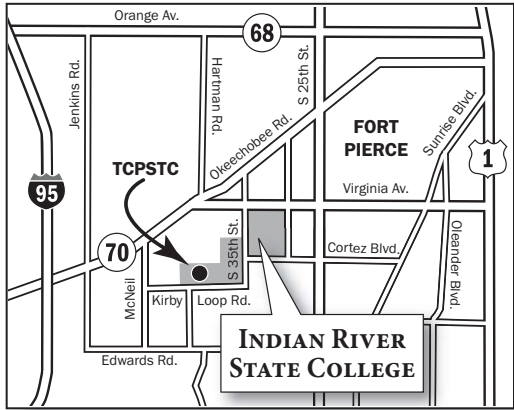

Turnpike 95 Virginia Av.

TO TREASURE COAST PUBLIC SAFETY TRAINING COMPLEX (PS Buildings)

PARKING KEY

- Student Parking
- Reserved Parking

INDIAN RIVER STATE COLLEGE Campus Map

Legend

- | | |
|--|--|
| A Ben L. Bryan, Sr. Administration Building | T McAlpin Fine Arts Center |
| B Business Development Center | U Health & Wellness Center |
| C Tomeu Center for Career & Academic Advancement | V Kight Center for Emerging Technologies |
| E PNC Careers Building/Corporate & Community Training Institute | W Crews Hall (Registration, Financial Aid, Student Services, Security) |
| F Administration Annex | Y Brown Center for Innovation & Entrepreneurship |
| FSU Brenda & Vernon Smith Center for Medical Education | EN Institute of Cosmetology & Barbering |
| G Gymnasium | ES Child Development Center |
| H Mary L. Fields Health Science Center | Z Racquetball Courts |
| I Crime Lab | |
| J Classroom Building | |
| KSU Koblegard Student Union (Bookstore, Cafeteria, Mailroom) | |
| L Miley Library & Academic Support Center | |
| M Print Shop | |
| N Science Center/Hallstrom Planetarium | |
| O Occupational Building | |
| P Anne Wilder Aquatic Complex | |
| PT Physical Therapy | |
| P5 Tennis Courts | |
| Q Radio Station - WQCS | |
| R Classroom Building & Wynne Black Box Theatre | |
| S Leroy C. Floyd Administrative Services Building | |
| | Treasure Coast Public Safety Training Complex (TCPSTC) |
| | PS-1 Vernon Smith Public Safety Education Building |
| | PS-2 Frank & LeVan Fee Physical and High Liability Training Building |
| | PS-3 Alan & Katherine Bernstein Tactical Training Building |
| | PS-5 Robert H. Burroughs Fire Station and Training Center |
| | PS-10 Fire Science Training Tower supported by St. Lucie County Fire District |
| | PS-12 Tactical Training Village |
| | PS-18 Burn Building |

TO MAIN IRSC CAMPUS