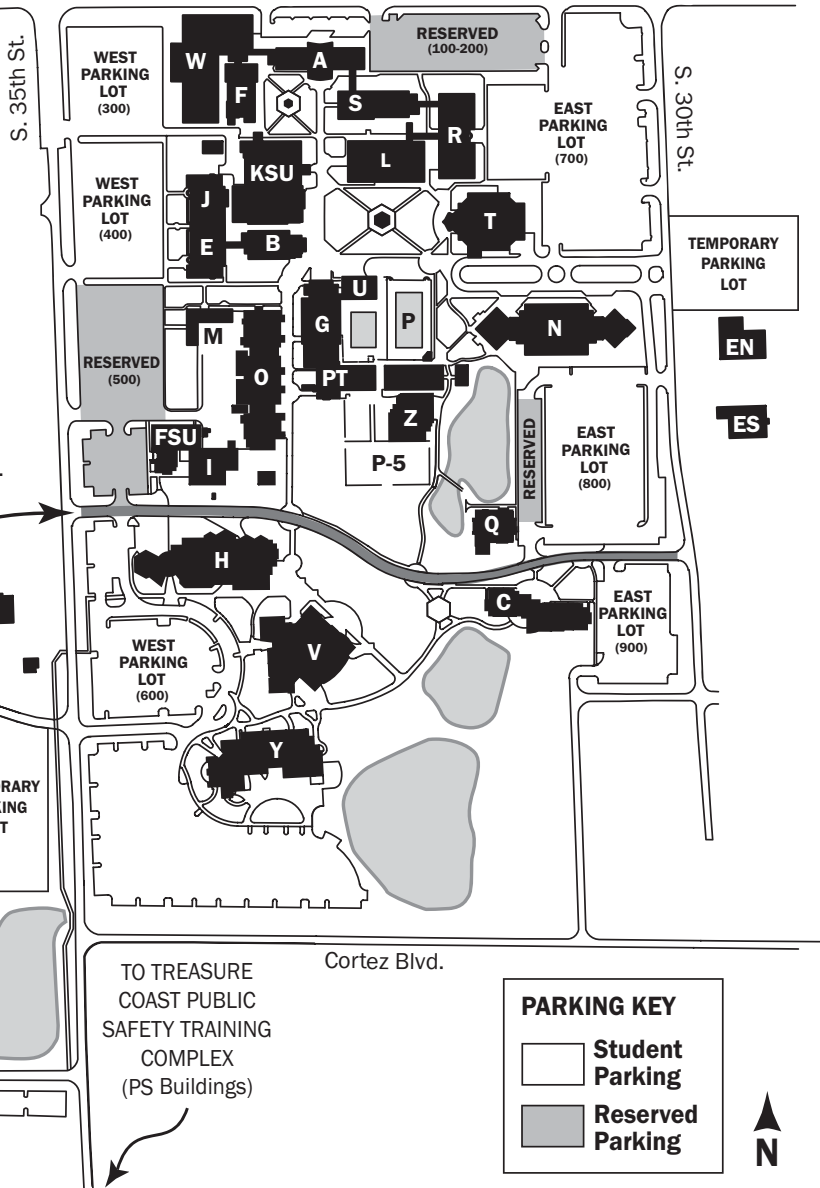

Turnpike 95 Virginia Av.

TO TREASURE COAST PUBLIC SAFETY TRAINING COMPLEX (PS Buildings)

PARKING KEY

- Student Parking
- Reserved Parking

INDIAN RIVER STATE COLLEGE Campus Map

Legend

- | | |
|--|--|
| A Ben L. Bryan, Sr. Administration Building | T McAlpin Fine Arts Center |
| B Business Development Center | U Health & Wellness Center |
| C Tomeu Center for Career & Academic Advancement | V Kight Center for Emerging Technologies |
| E PNC Careers Building/Corporate & Community Training Institute | W Crews Hall (Registration, Financial Aid, Student Services, Security) |
| F Administration Annex | Y Brown Center for Innovation & Entrepreneurship |
| FSU Brenda & Vernon Smith Center for Medical Education | EN Institute of Cosmetology & Barbering |
| G Gymnasium | ES Child Development Center |
| H Mary L. Fields Health Science Center | Z Racquetball Courts |
| I Crime Lab | |
| J Classroom Building | |
| KSU Koblegard Student Union (Bookstore, Cafeteria, Mailroom) | |
| L Miley Library & Academic Support Center | |
| M Print Shop | |
| N Science Center/Hallstrom Planetarium | |
| O Occupational Building | |
| P Anne Wilder Aquatic Complex | |
| PT Physical Therapy | |
| P5 Tennis Courts | |
| Q Radio Station - WQCS | |
| R Classroom Building & Wynne Black Box Theatre | |
| S Leroy C. Floyd Administrative Services Building | |
| | Treasure Coast Public Safety Training Complex (TCPSTC) |
| | PS-1 Vernon Smith Public Safety Education Building |
| | PS-2 Frank & LeVan Fee Physical and High Liability Training Building |
| | PS-3 Alan & Katherine Bernstein Tactical Training Building |
| | PS-5 Robert H. Burroughs Fire Station and Training Center |
| | PS-10 Fire Science Training Tower supported by St. Lucie County Fire District |
| | PS-12 Tactical Training Village |
| | PS-18 Burn Building |

TO MAIN IRSC CAMPUS